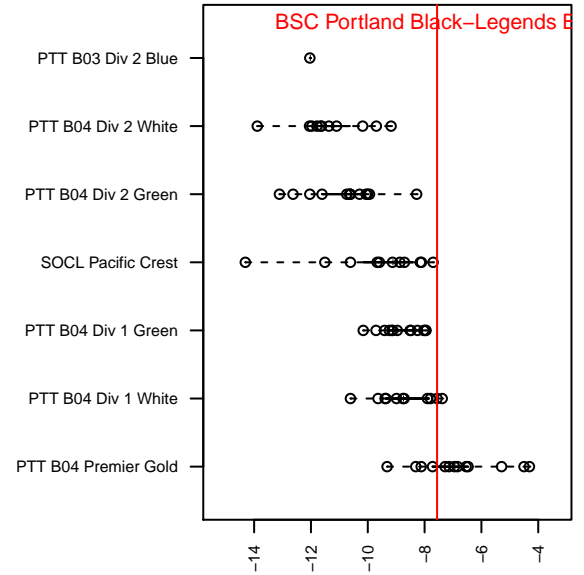

BSC Portland Black–Legends B04

Bridlemile SC Portland
 Portland, OR
 B04 total strength=493
 attack=0.66 defense=0.18
 fall league = PTT B04 Div 1 White

alt names used:
 BSCP 04B Legends
 BSC Portland 04B Legends
 BSC Portland 04B Legends
 BSC Portland 04B Legends

Venues played:
 2015 Beaverton Cup BU11 Gold
 2015 Mt Hood Challenge U11
 2015 PTT B04 Division 1 White
 2015 OYS State Cup B04

BSC Portland Black–Legends B04
 Dots are actual minus expected GF (blue circles) and GA (red triangles).
 Blue line is smoothed change in attack strength. Red is smoothed change in defense strength.

**attack and defense variance (black dot)
relative to other teams
and top 10 in region**

**attack and defense rating
relative to others at age
and all opponents in last 13 months**

Performance relative to 13 month average